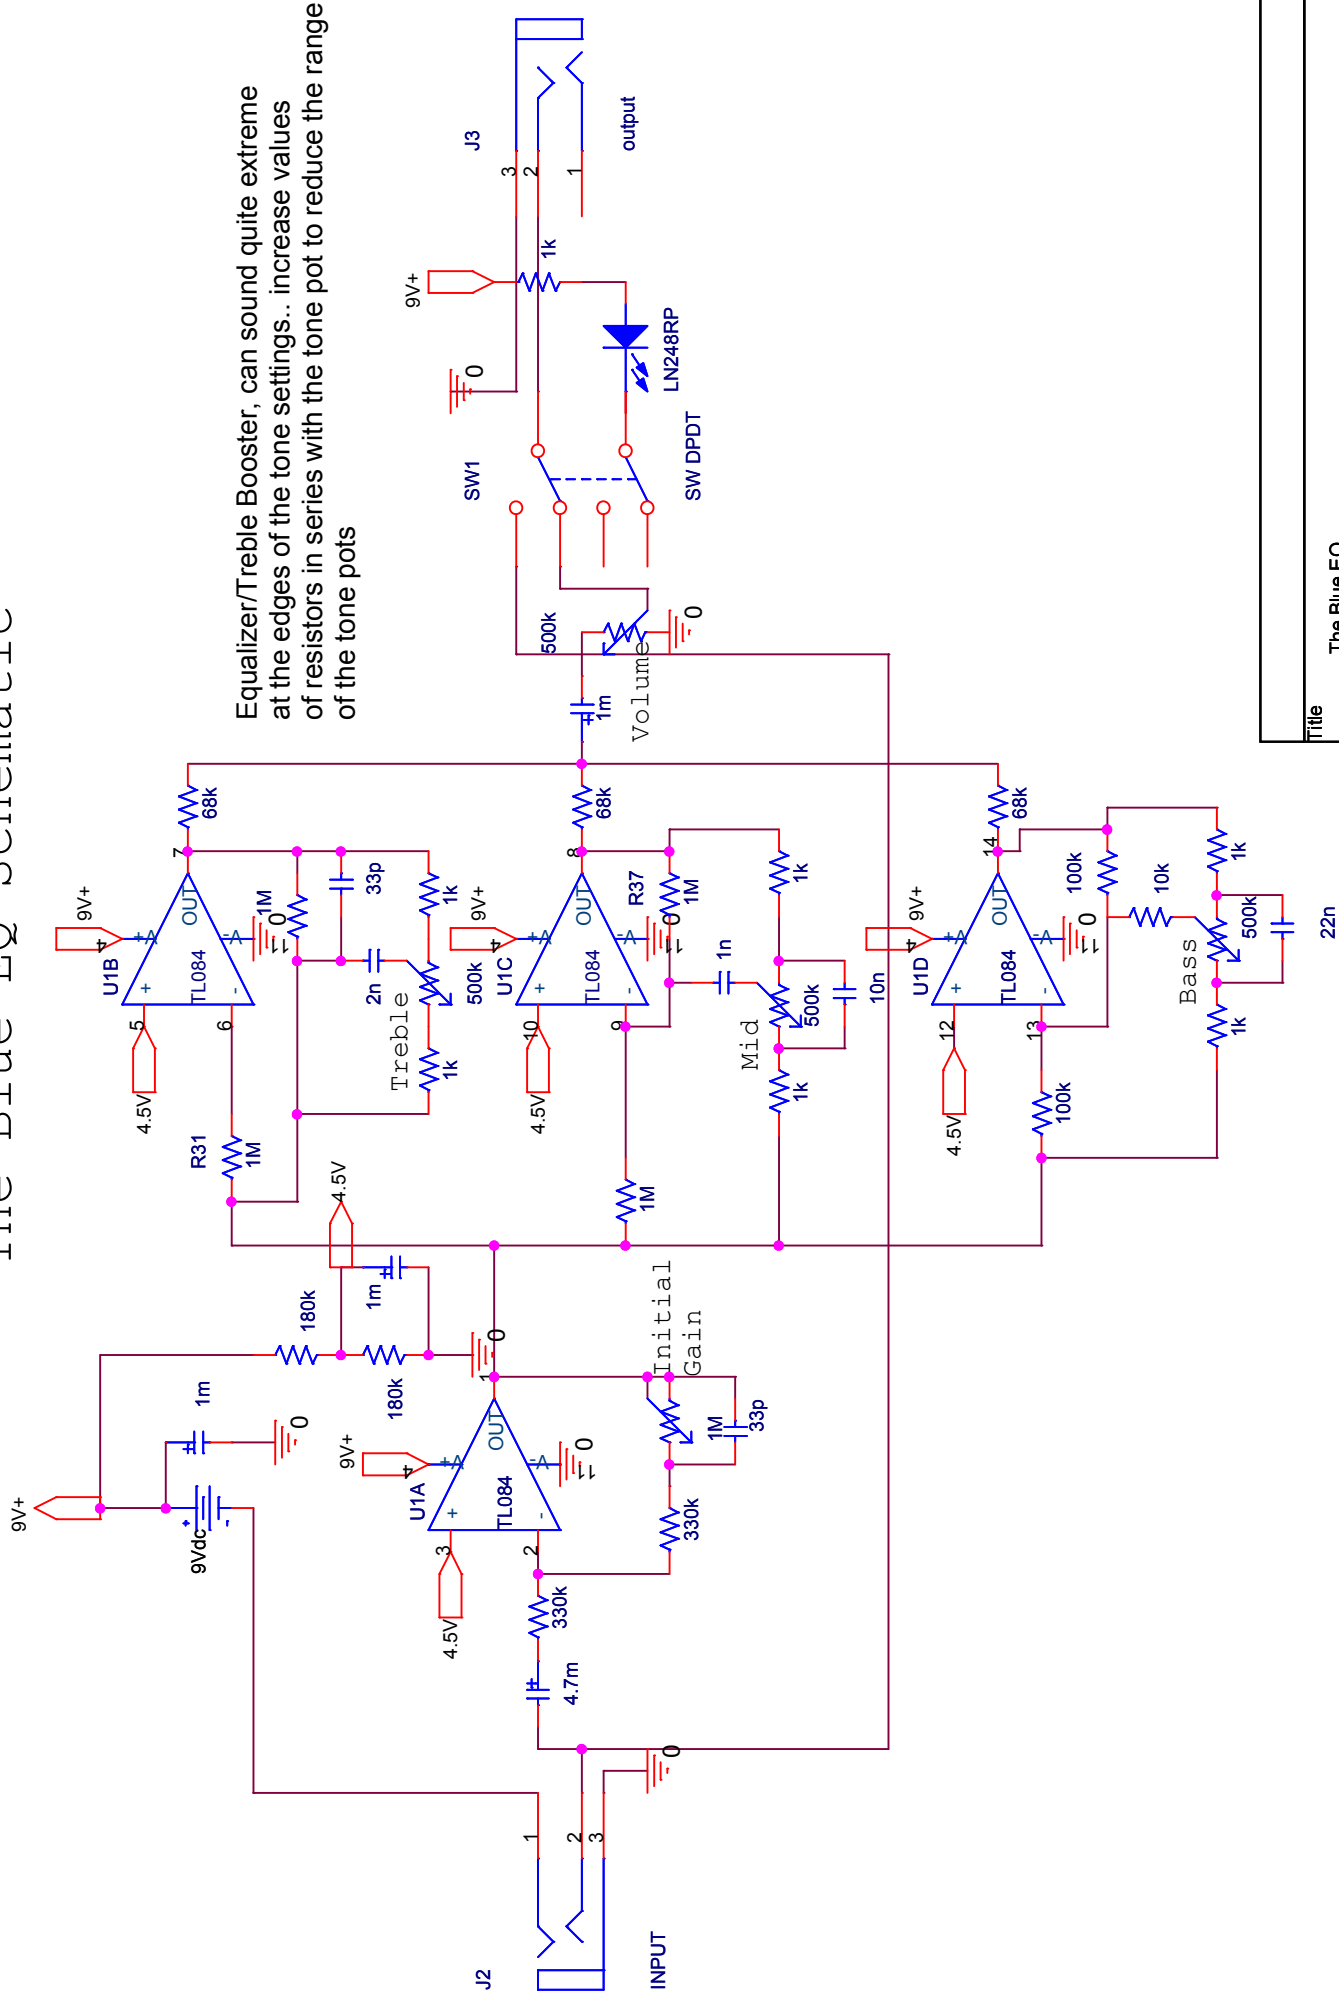

# The Blue EQ Schematic

Equalizer/Treble Booster, can sound quite extreme at the edges of the tone settings.. increase values of resistors in series with the tone pot to reduce the range of the tone pots

Title		The Blue EQ	
Size	Document Number	Rev	
A	2	A	001
Date:	Wednesday, March 26, 2008	Sheet	1 of 1